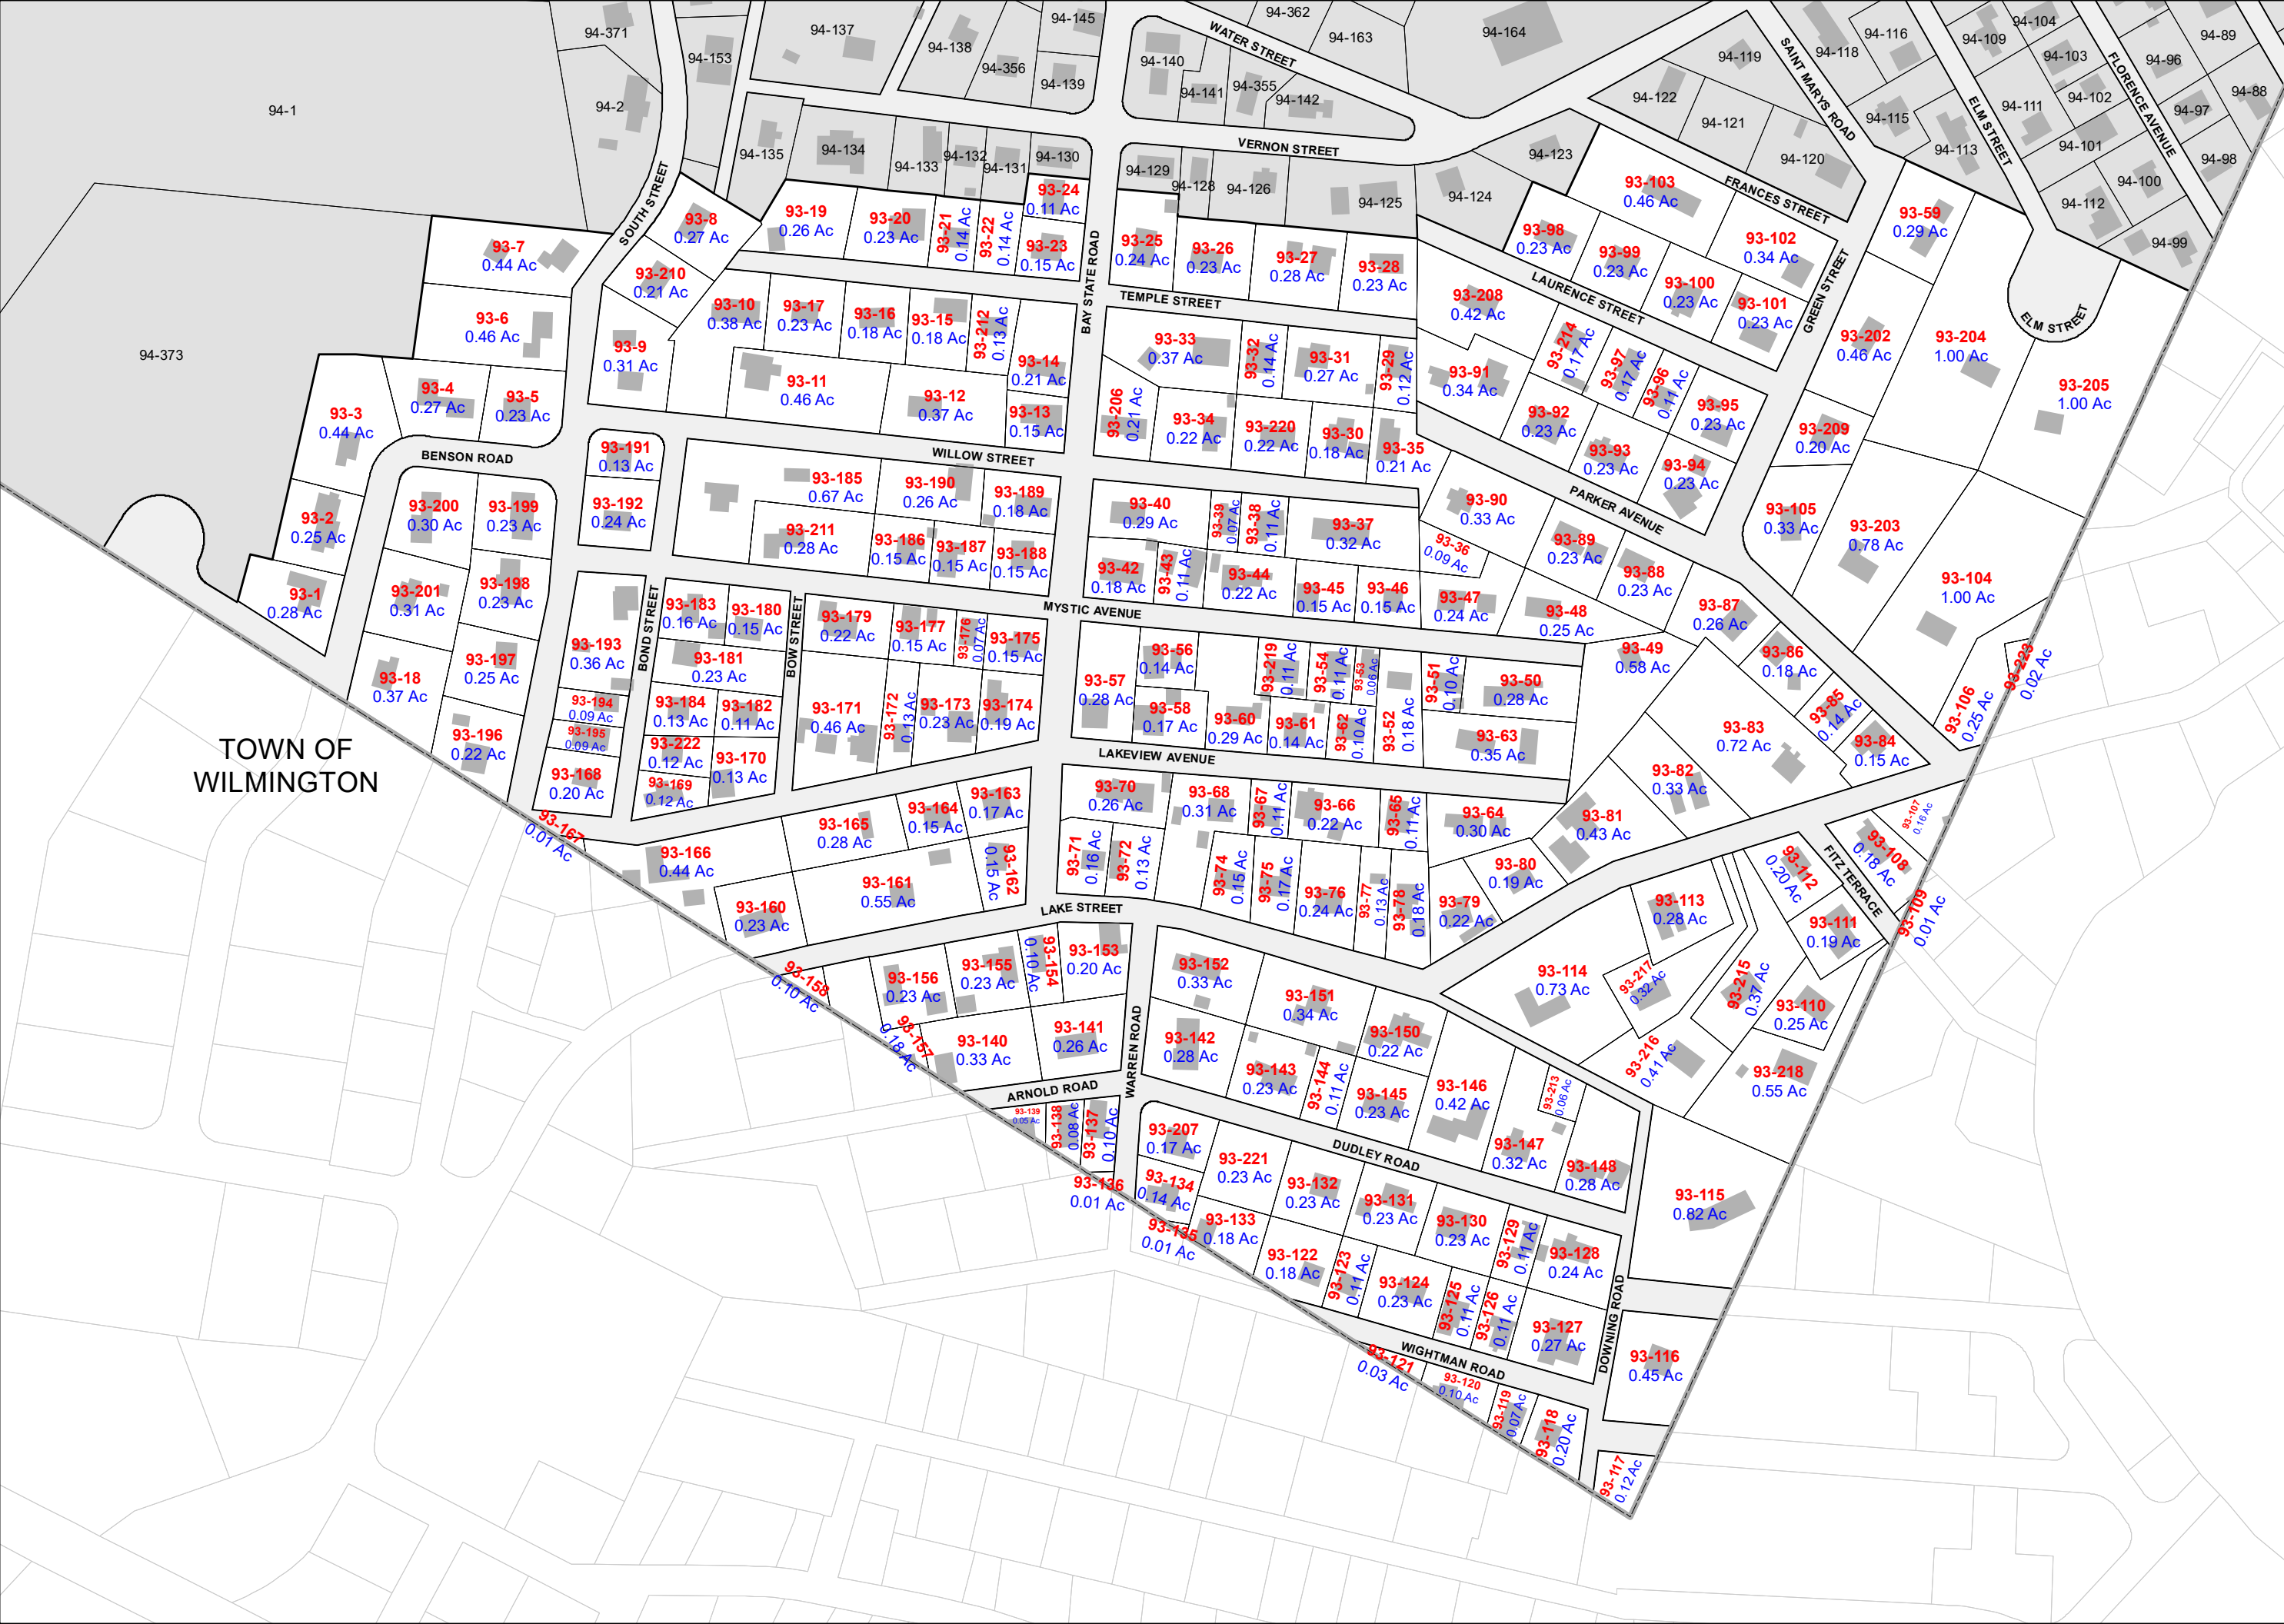

Map Direction

Map Scale

Legend

- Property
- Public Right-Of-Way
- Private Right-Of-Way
- Railroad Right-Of-Way
- Building - MassGIS
- Lake, Pond, or River
- 19-3 (Example) Parcel ID Map-Block
- 2 Ac (Example) Land Area in Acres

CGIS MAPPING, LLC
143 Front Street, Suite 863
Marion, MA 02738
Phone: (508) 916-7795
www.cgismapping.com
Map compiled in August 2021.
PDF file created on 8/27/2021.

TOWN OF TEWKSBURY
Massachusetts

Fiscal Year
2022

Tax Map

93

TOWN OF
WILMINGTON