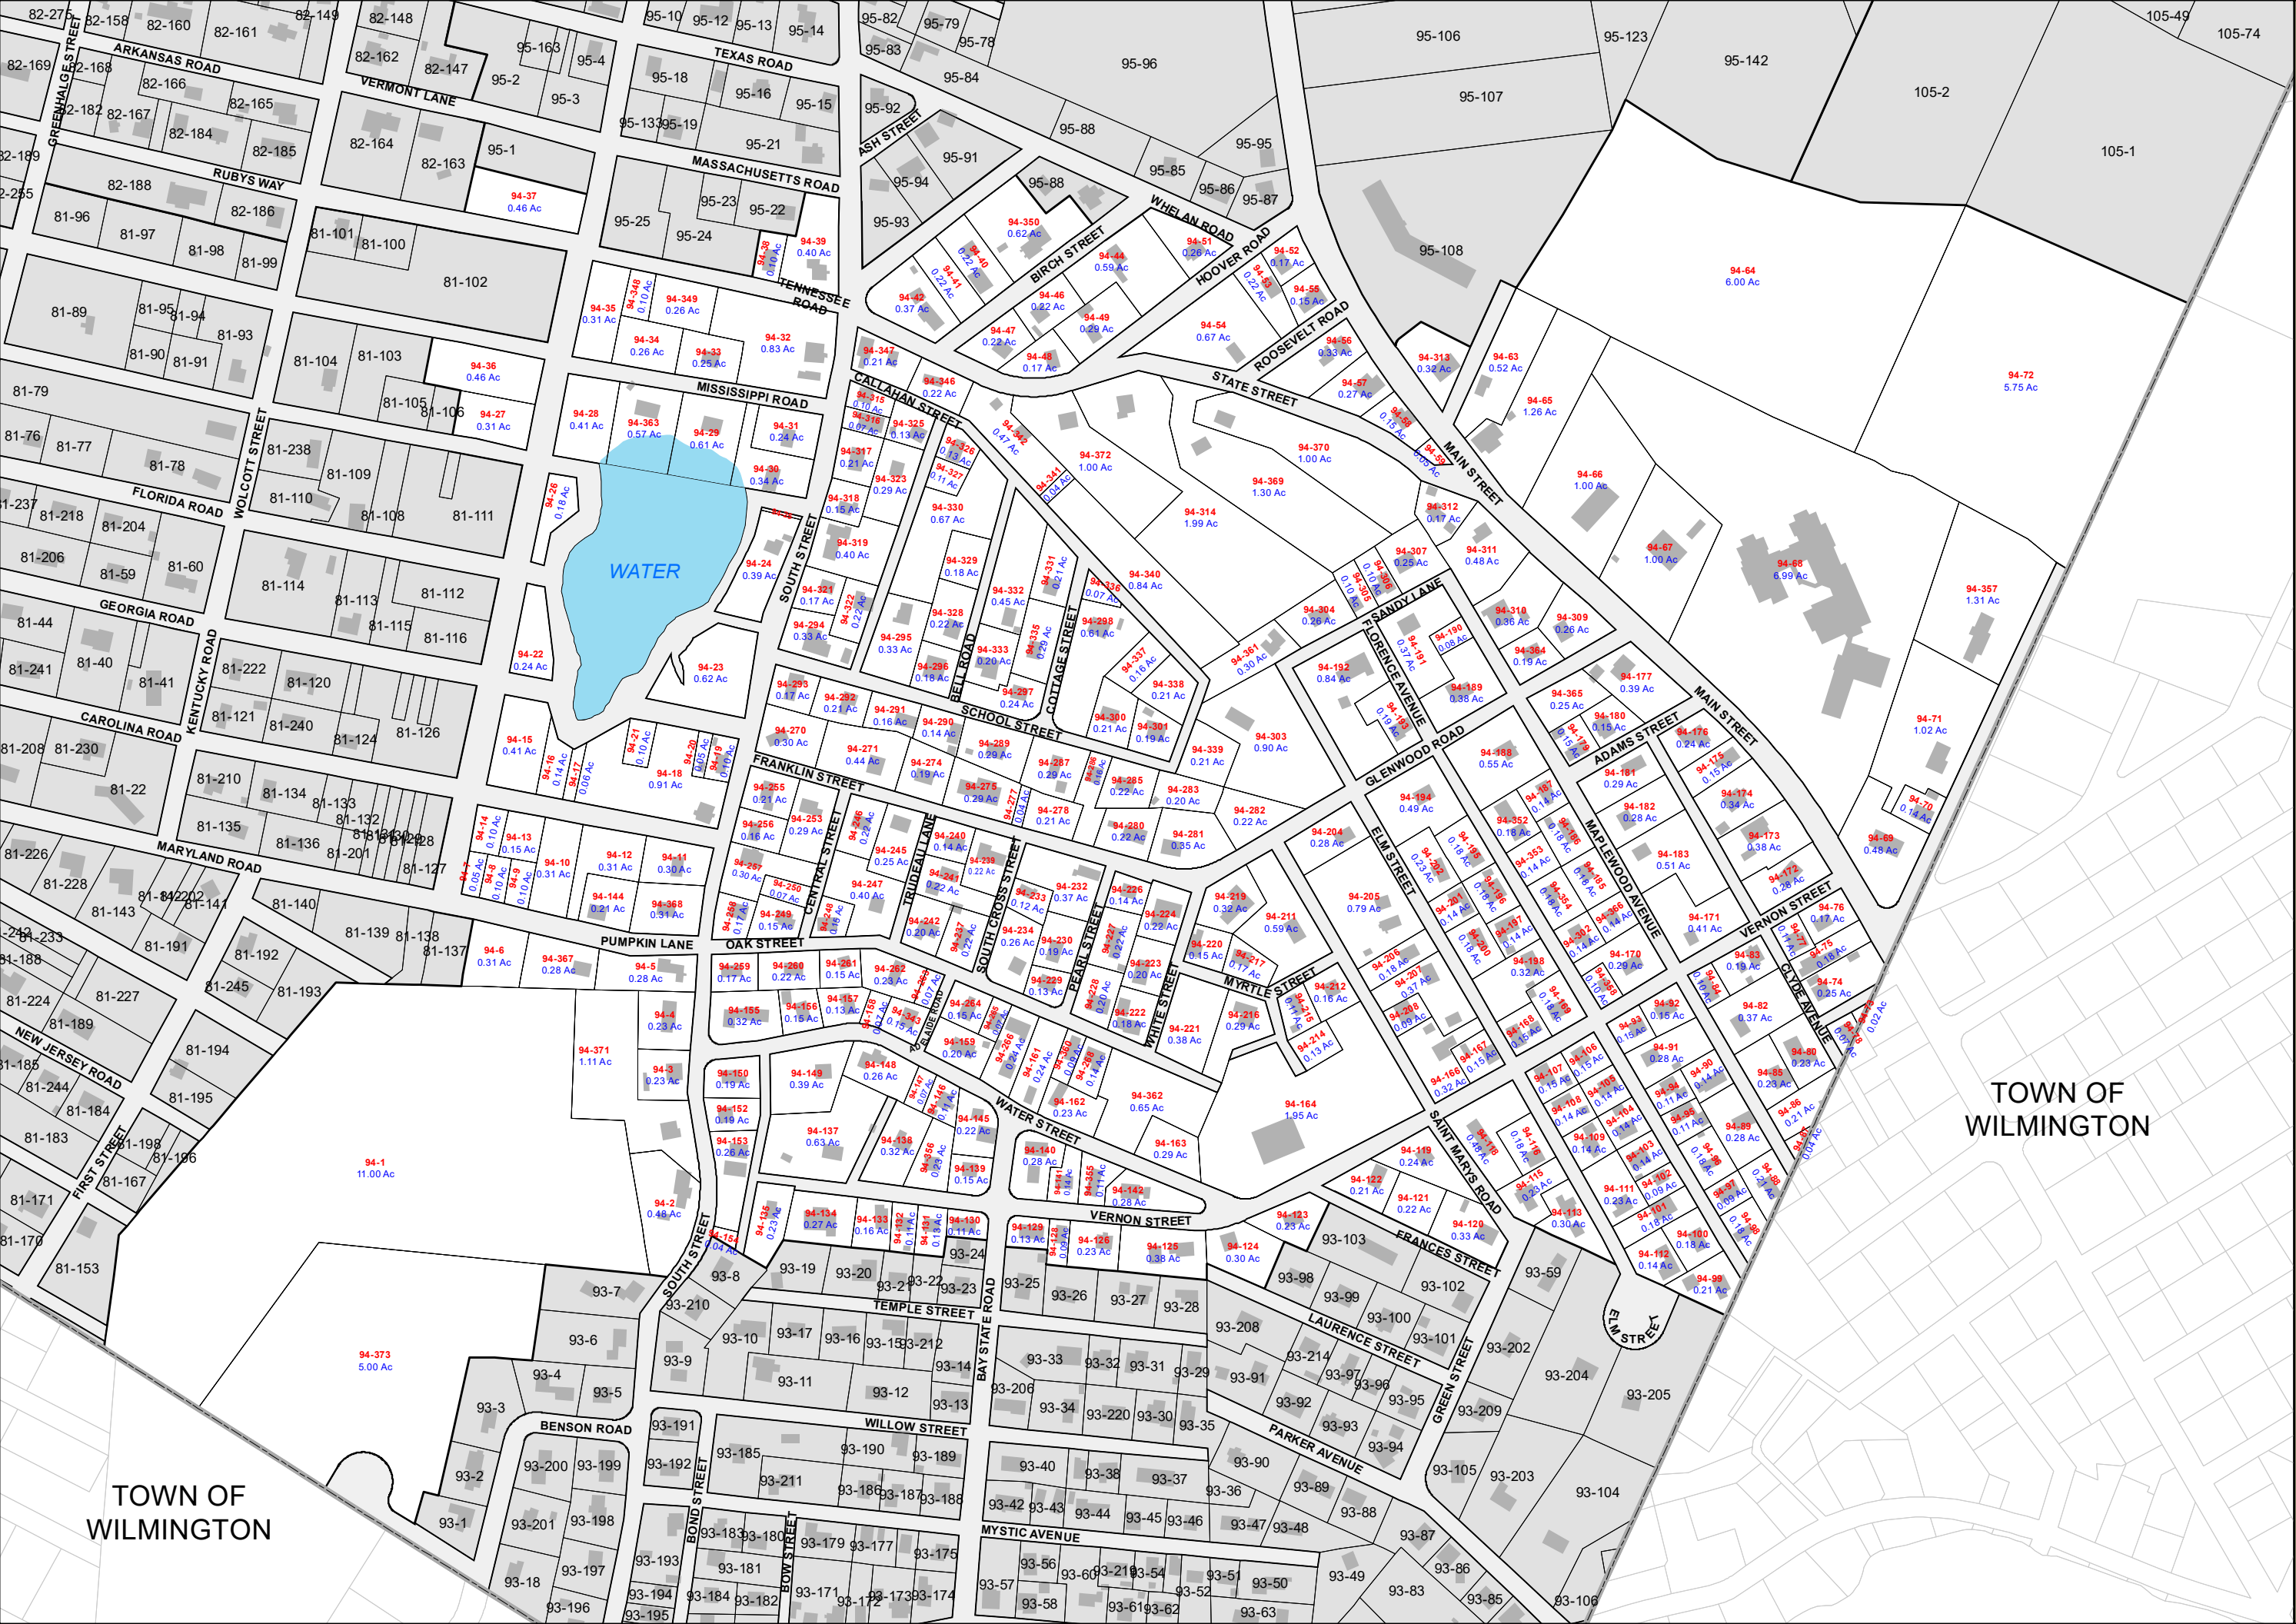

Map Direction

Map Scale

Legend

- Property
- Public Right-Of-Way
- Private Right-Of-Way
- Railroad Right-Of-Way
- Building - MassGIS
- Lake, Pond, or River
- 19-3 (Example) Parcel ID Map-Block
- 2 Ac (Example) Land Area in Acres

CGIS MAPPING, LLC

Disclaimer

TOWN OF TEWKSBURY Massachusetts

Fiscal Year 2022

Tax Map

94

TOWN OF WILMINGTON

TOWN OF WILMINGTON