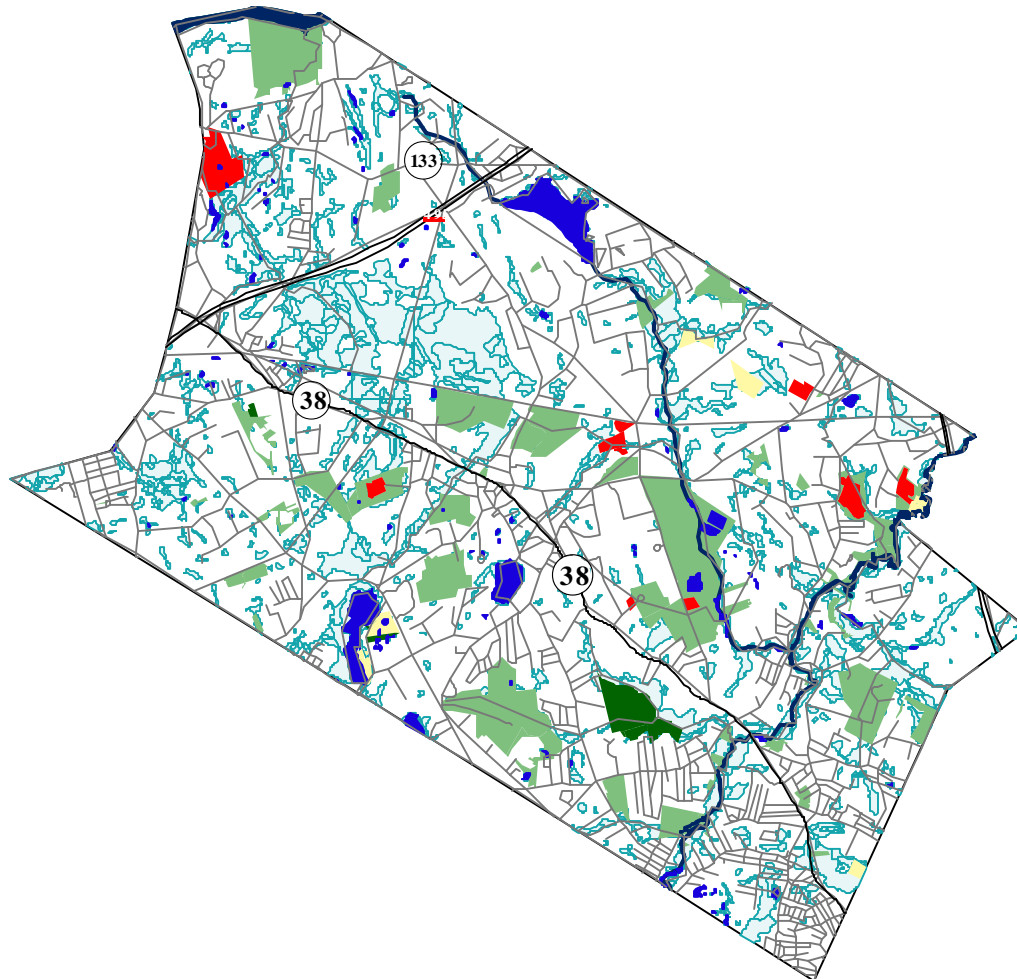

# Tewksbury Master Plan

## MAP I Open Space and Recreation Sites

Open Space & Recreation

### Legend

- Major Roads
- Roads
- Ponds & Lakes
- Merrimack River
- Rivers and Streams
- Open Space Protection Status
  - Limited
  - None
  - In Perpetuity
  - Unknown
  - Wetlands
- Town Boundary

Community Opportunities Group, Inc.  
Boston, Massachusetts

Community Planning Solutions  
Andover, Massachusetts

0.8 0 0.8 1.6 Miles

Data Sources: MassGIS State Vector Data Library,  
Camp Dresser McKee, Tewksbury Assessor's Office.