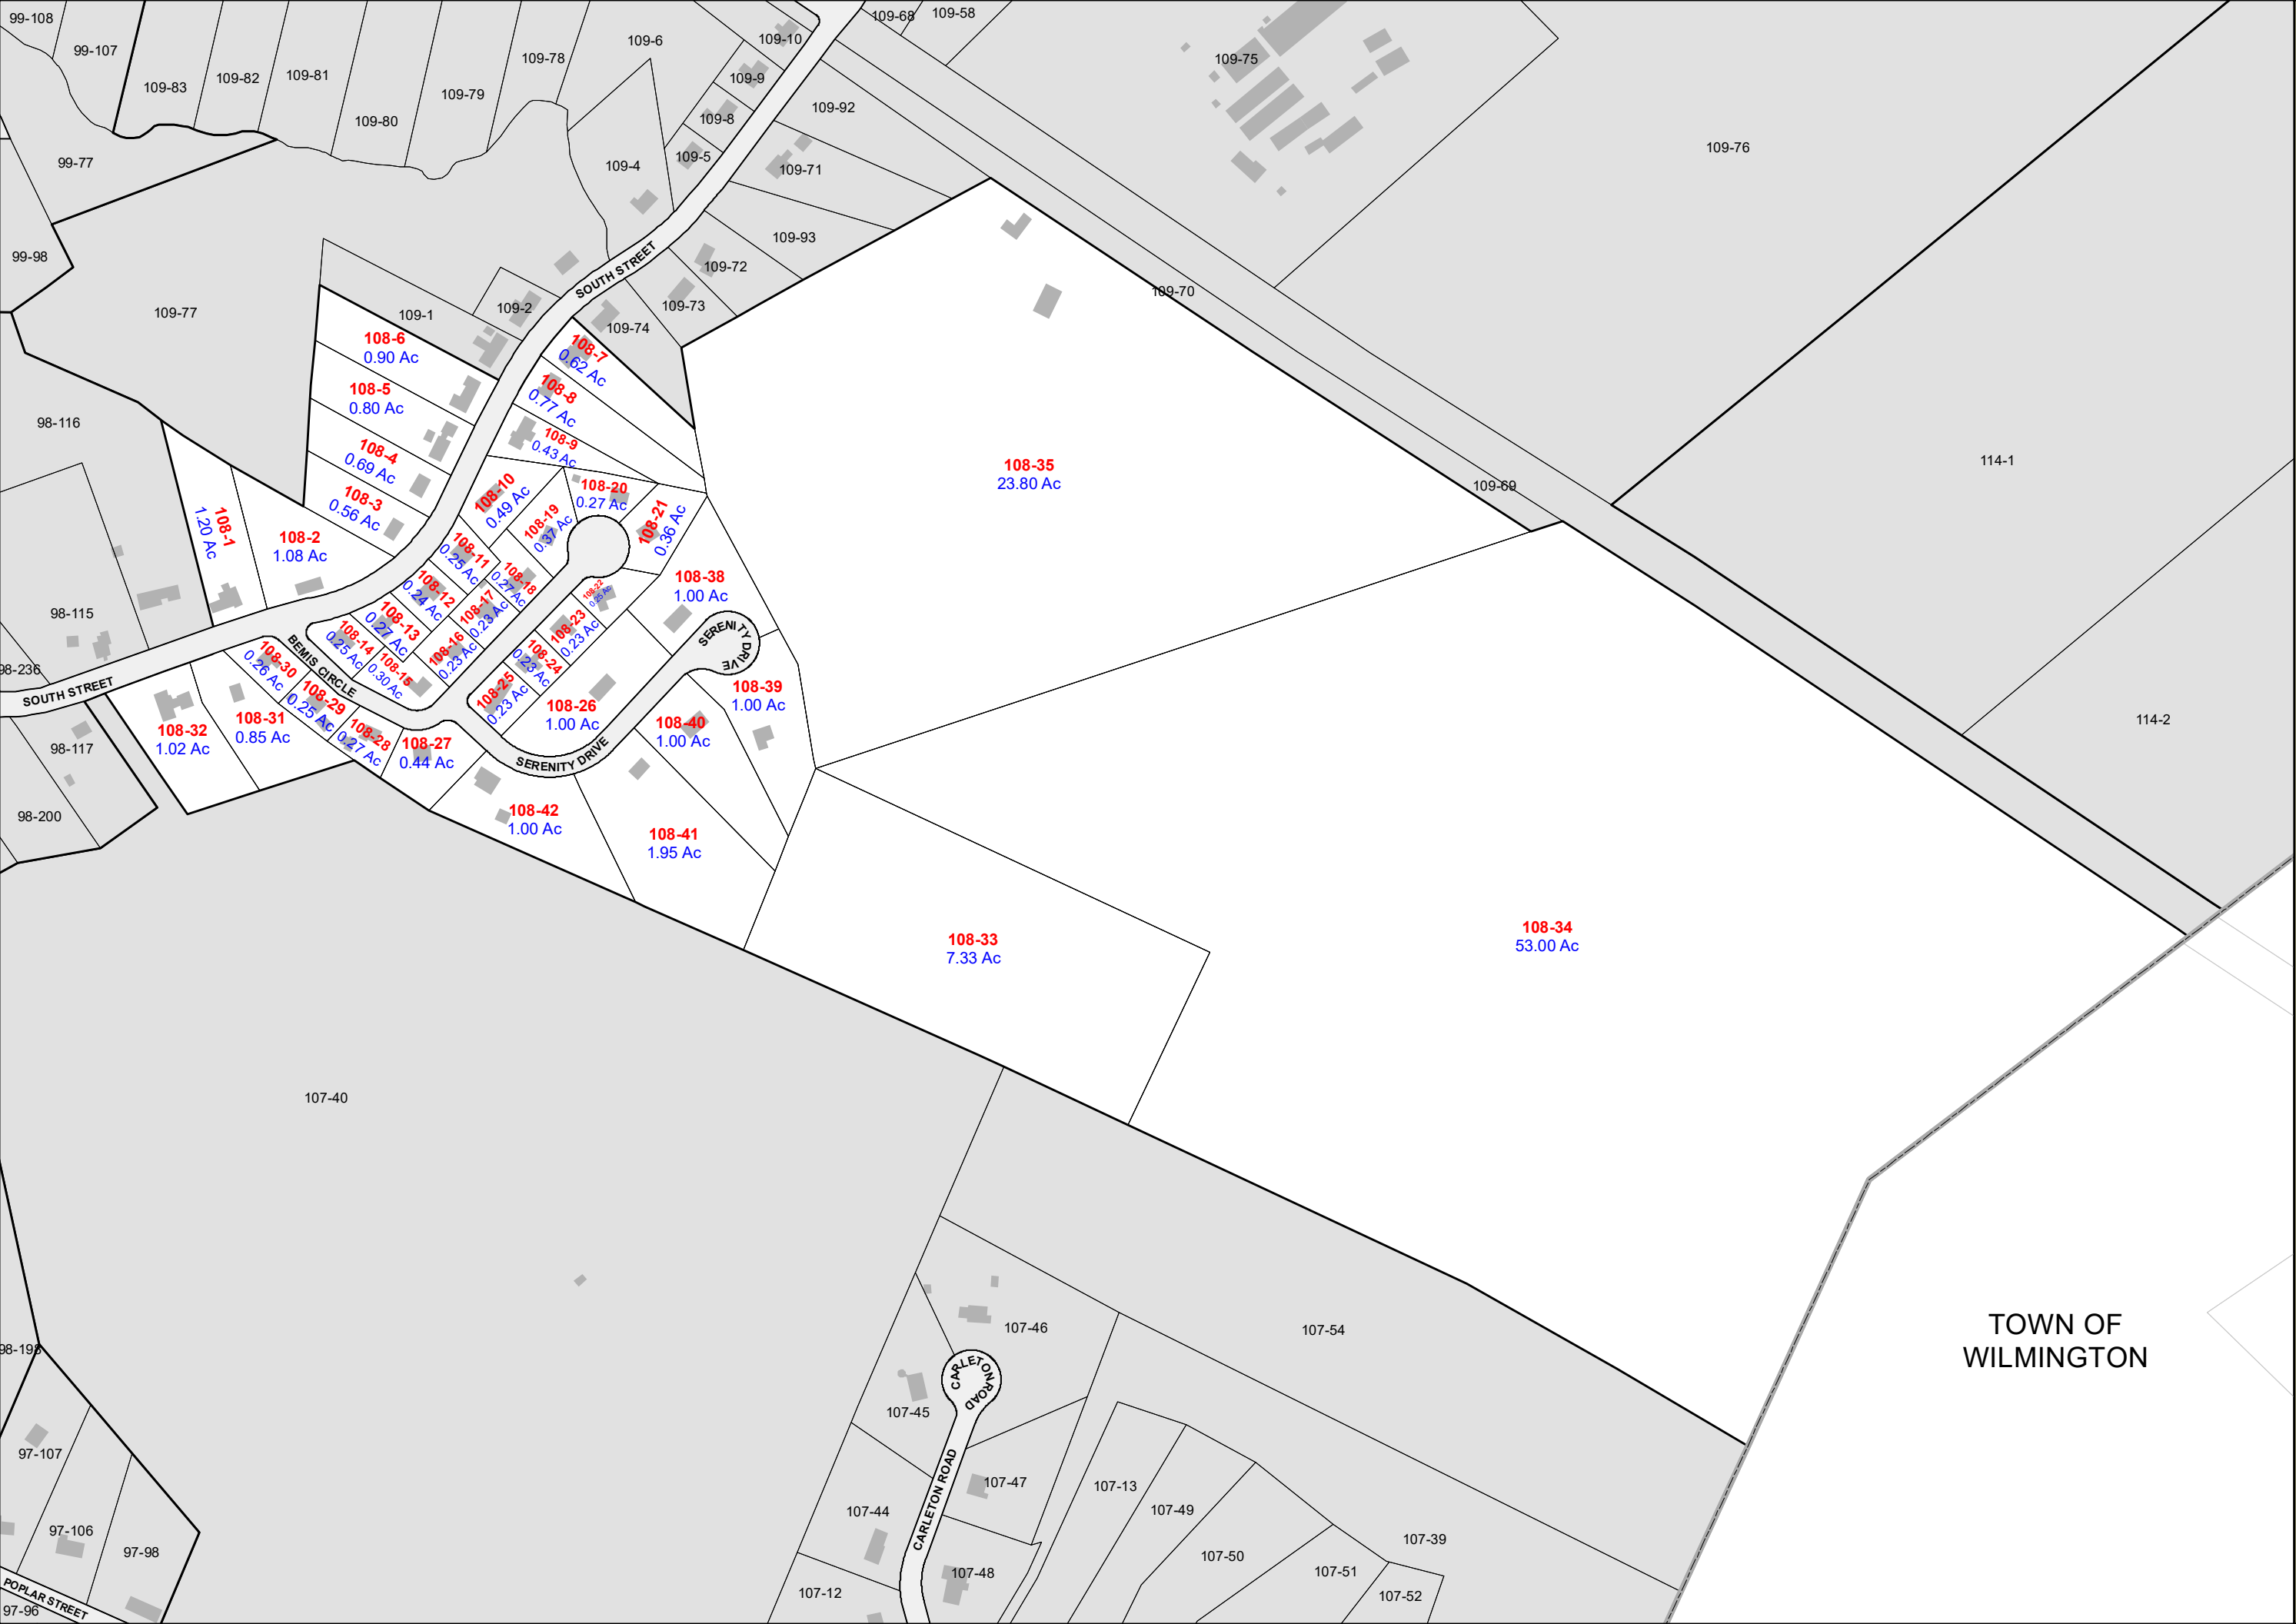

Map Direction

Map Scale

Legend

- Property
- Public Right-Of-Way
- Private Right-Of-Way
- Railroad Right-Of-Way
- Building - MassGIS
- Lake, Pond, or River
- 19-3 (Example) Parcel ID Map-Block
- 2 Ac (Example) Land Area in Acres

CGIS MAPPING, LLC

Disclaimer

TOWN OF TEWKSBURY Massachusetts

Fiscal Year 2022

Tax Map 108

TOWN OF WILMINGTON